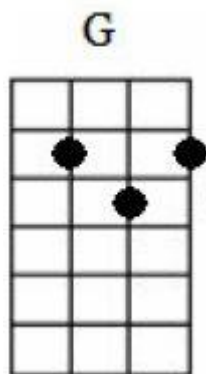

Ho Hey

Keyboard Part:

Structure: verse x 2 / chorus x 1 / verse x 1 / chorus x 1

Easy

VERSE

CHORUS

Medium

VERSE

CHORUS

Ho Hey

One Finger Guitar Part

On the lowest sounding string (E)

Verse

8888 / 8888 / 8888 / 8888 / 8888 / 8888 / 5533 / 8888
CCCC / CCCC / CCCC / CCCC / CCCC / CCCC / AAGG / CCCC

Chorus

5533 / 8888 / 5533
AAGG / CCCC / AAGG

Structure: verse x 2 / chorus x 1 / verse x 1 / chorus x 1

Drum kit part

Hi-hat Right hand	X	X	X	X	X	X	X	X
Snare Drum Left hand			X				X	
Bass Drum Right foot	X				X			

Hi-hat Right hand	X	X	X	X	X	X	X	X
Snare Drum Left hand			X				X	
Bass Drum Right foot	X				X	X		

Hi-hat Right hand	X	X	X	X	X	X	X	X
Snare Drum Left hand			X				X	
Bass Drum Right foot	X			X	X			

Ho Hey

Guitar Chords

Ho Hey

Ukulele Chords

Ho Hey

Lyrics and Chords

Intro is C and F (with the F chord only on the last down beat)