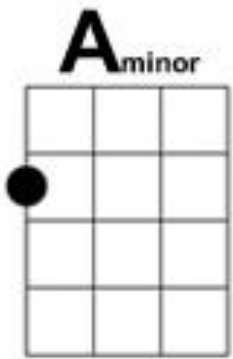

CHORUS

Ho Hey

One Finger Guitar Part

On the lowest sounding string (E)

Verse

8888 / 8888 / 8888 / 8888 / 8888 / 8888 / 5533 / 8888
CCCC / CCCC / CCCC / CCCC / CCCC / CCCC / AAGG / CCCC

Chorus

5533 / 8888 / 5533
AAGG / CCCC / AAGG

Structure: verse x 2 / chorus x 1 / verse x 1 / chorus x 1

Drum kit part

Hi-hat Right hand	X	X	X	X	X	X	X	X
Snare Drum Left hand			X				X	
Bass Drum Right foot	X				X			

Hi-hat Right hand	X	X	X	X	X	X	X	X
Snare Drum Left hand			X				X	
Bass Drum Right foot	X				X	X		

Hi-hat Right hand	X	X	X	X	X	X	X	X
Snare Drum Left hand			X				X	
Bass Drum Right foot	X			X	X			

Ho Hey

Guitar Chords

Ho Hey

Ukulele Chords

Ho Hey

Lyrics and Chords

Intro is C and F (with the F chord only on the last down beat)

Verse 1:

C F C
I've been trying to do it right
C F C
I've been living the lonely life
C F C
I've been sleeping here instead
C F Am
I've been sleeping in my bed
Am G C
I've been sleeping in my bed

Verse 2: