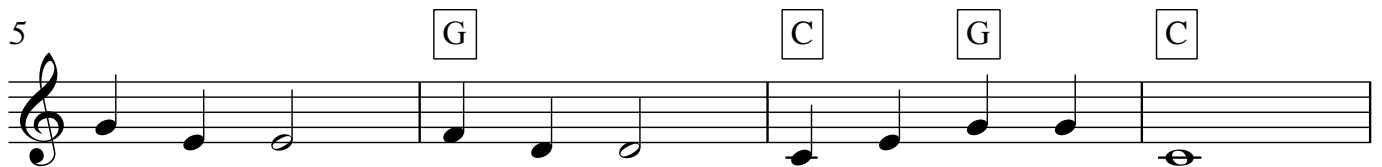

Lightly Row

S1 Keyboard

Tempo - 100

If you aren't sure what a note is, simply count the letters up from Middle C!